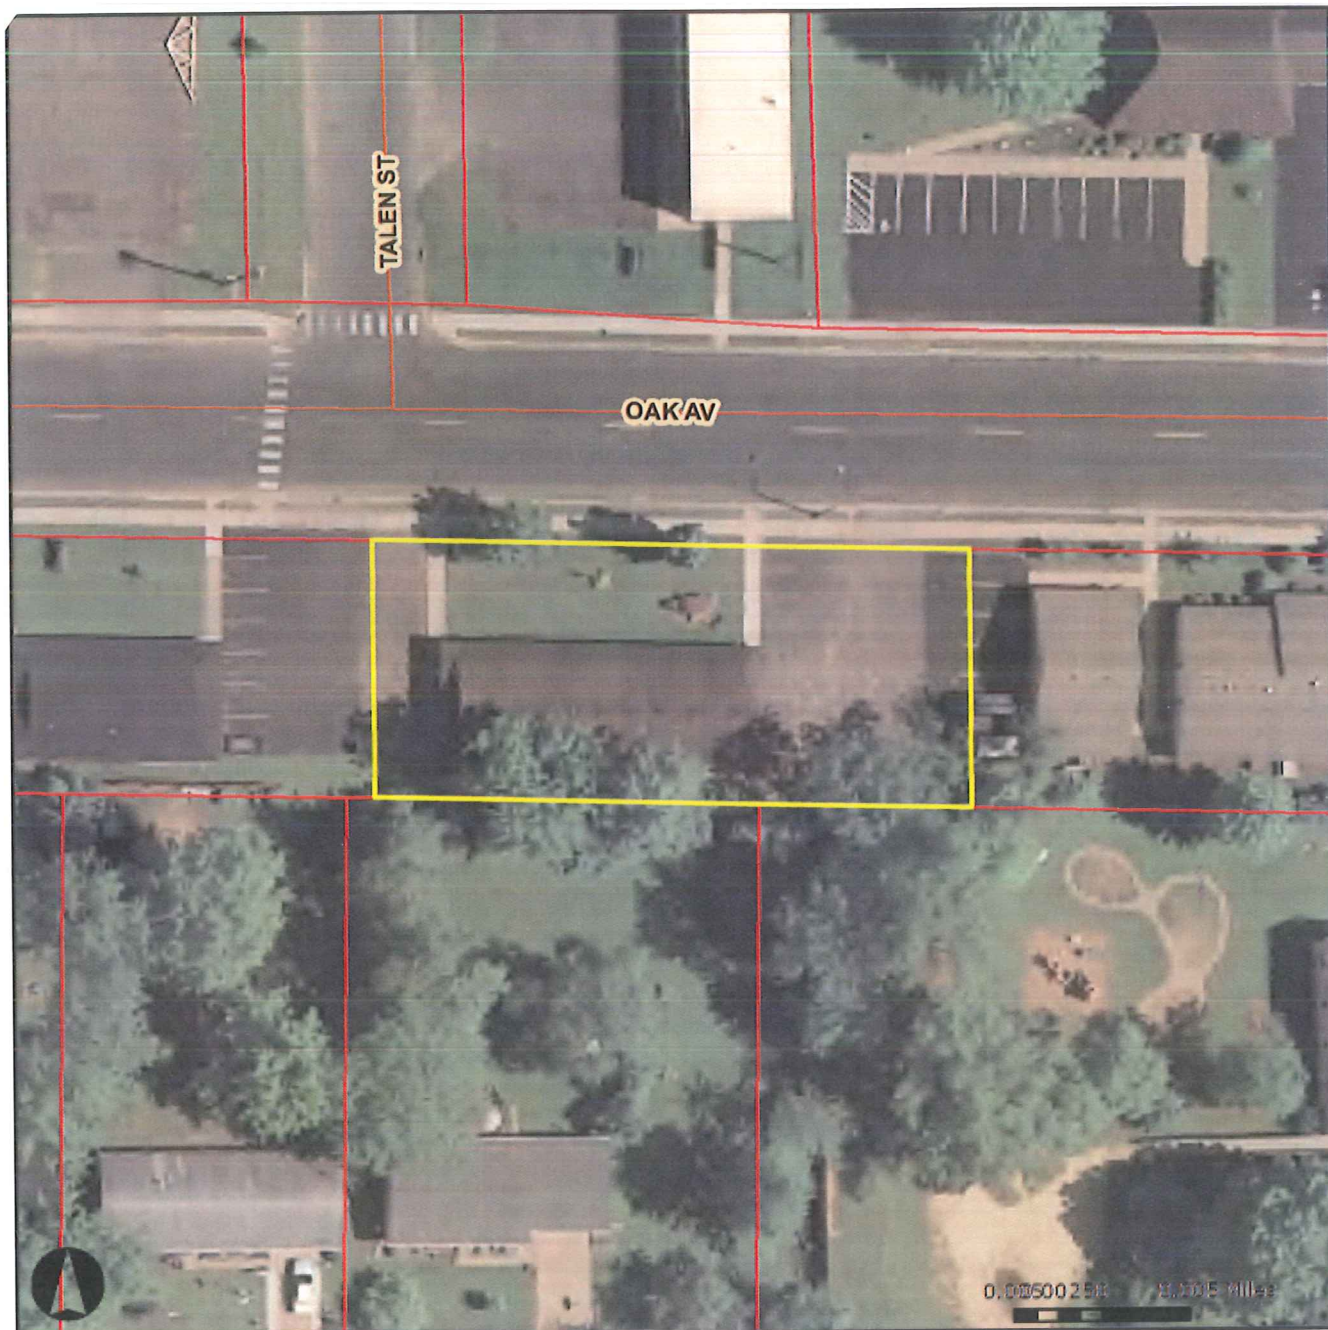

Dunn Co GIS

DISCLAIMER OF LIABILITY

The information depicted on this map is a compilation of public record information including aerial photography and other base maps. No warranty is made, express or implied, as to the accuracy of the information used. The data layers are a representation of current data to the best of our knowledge and may contain errors. It is not a legally recorded map and cannot be substituted for field-verified information. Map may be reproduced with permission of the Dunn County Administrative Coordinators Office. Errors should be reported to the GIS Division, 800 Wilson Ave, Menomonie WI 54751. Phone (715) 231-6505.