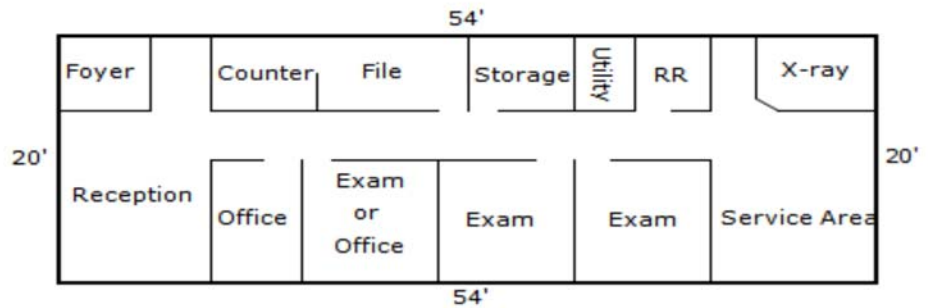

## Medical Space for Lease 1,080 SF Suite

Unit Size: 1,080 SF  
Base Rent: \$11.50/sf  
Terms: Triple Net